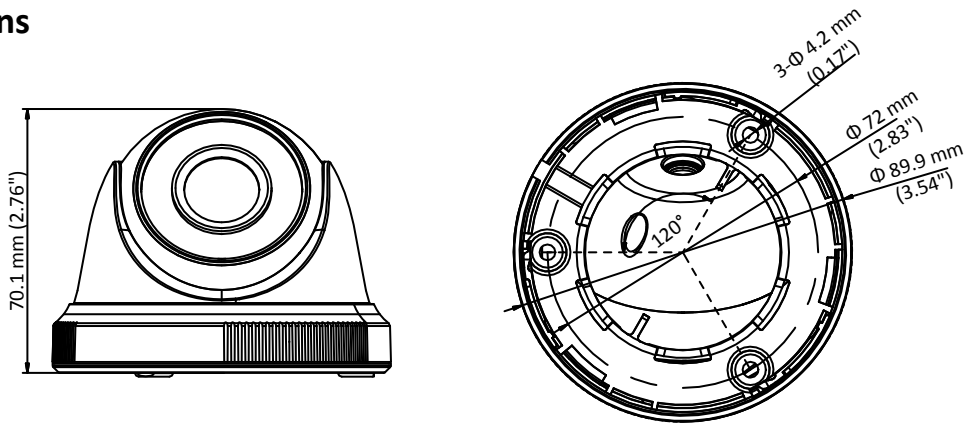

Dimensions