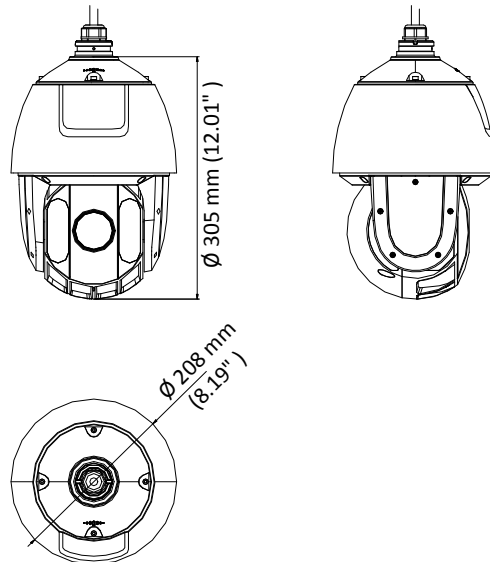

Order Model

DS-2AE5225TI-A(C)

Dimensions