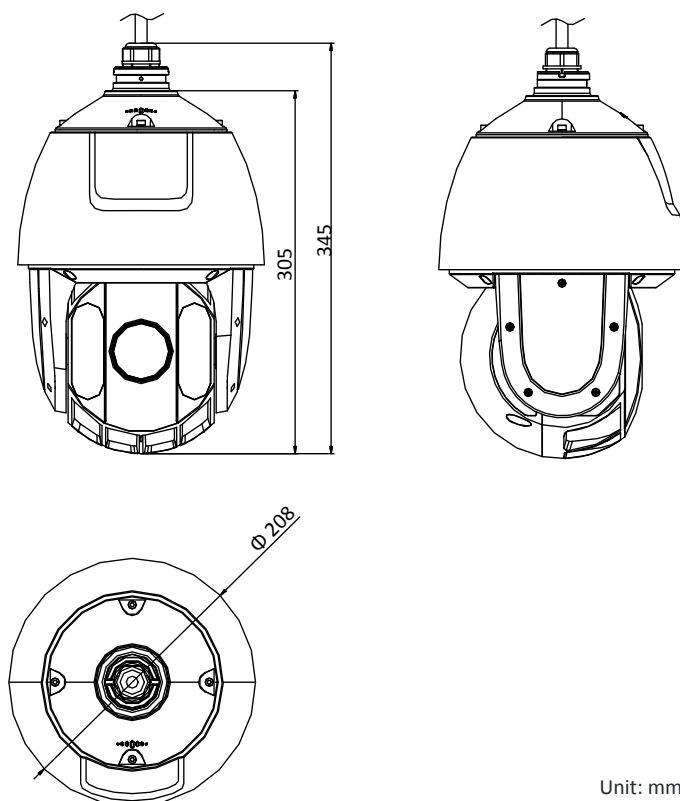

Dimensions

Unit: mm

Accessory

Optional:

DS-1604ZJ
Wall mount

DS-1602ZJ
Wall mount

DS-1604ZJ-box
Wall mount with junction box

DS-1604ZJ-BOX-CORNER
Wall Mount with
junction box