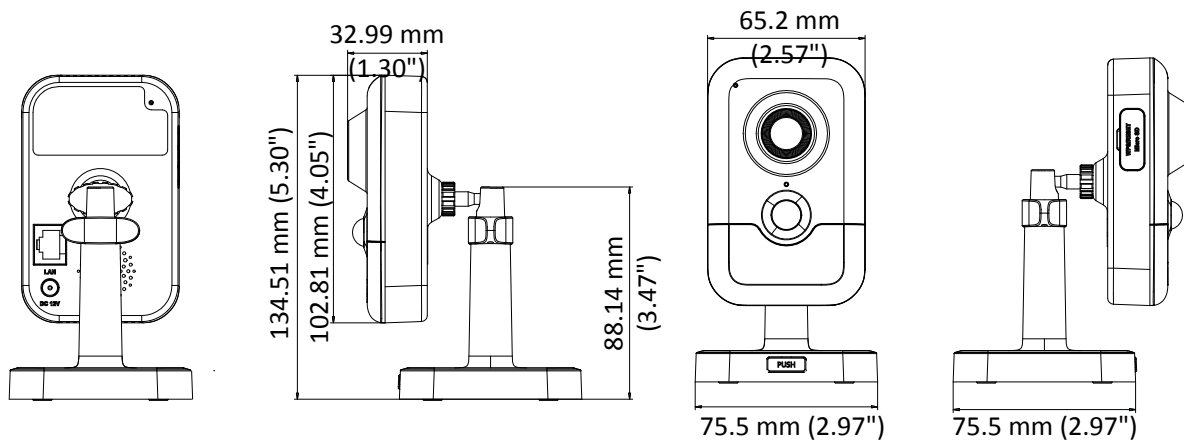

Dimension

Distributed by

HIKVISION®

Headquarters

No.555 Qianmo Road, Binjiang District,
Hangzhou 310051, China
T +86-571-8807-5998
overseasbusiness@hikvision.com

Hikvision USA
T +1-909-895-0400
sales.usa@hikvision.com

Hikvision Australia
T +61-2-8599-4233
salesau@hikvision.com

Hikvision India
T +91-22-28469900
sales@pramahikvision.com

Hikvision Canada
T +1-866-200-6690
sales.canada@hikvision.com

Hikvision Thailand
T +662-275-9949
sales.thailand@hikvision.com

Hikvision Europe
T +31-23-5542770
sales.eu@hikvision.com

Hikvision Italy
T +39-0438-6902
info.it@hikvision.com

Hikvision Brazil
T +55 11 3318-0050
Latam.support@hikvision.com

Hikvision Turkey
T +90 (216)521 7070- 7074
sales.tr@hikvision.com

Hikvision Malaysia
T +601-7652-2413
sales.my@hikvision.com

Hikvision UK & Ireland
T +01628-902140
sales.uk@hikvision.com

Hikvision South Africa
Tel: +27 (10) 0351172
sale.africa@hikvision.com

Hikvision France
T +33(0)1-85-330-450
info.fr@hikvision.com

Hikvision Kazakhstan
T +7-727-9730667
nikia.panfilov@hikvision.ru

Hikvision Vietnam
T +84-974270888
sales.vt@hikvision.com

Hikvision UAE
T +971-4-4432090
salesme@hikvision.com

Hikvision Singapore
T +65-6684-4718
sg@hikvision.com

Hikvision Spain
T +34-91-737-16-55
info.es@hikvision.com

Hikvision Tashkent
T +99-87-1238-9438
uzb@hikvision.ru

Hikvision Hong Kong
T +852-2151-1761
info.hk@hikvision.com

Hikvision Russia
T +7-495-669-67-99
sateru@hikvision.com

Hikvision Korea
T +82-(0)31-731-8817
sales.korea@hikvision.com

Hikvision Poland
T +48-22-460-01-50
info.pl@hikvision.com

Hikvision Indonesia
T +62-21-2933759
Sales.Indonesia@hikvision.com