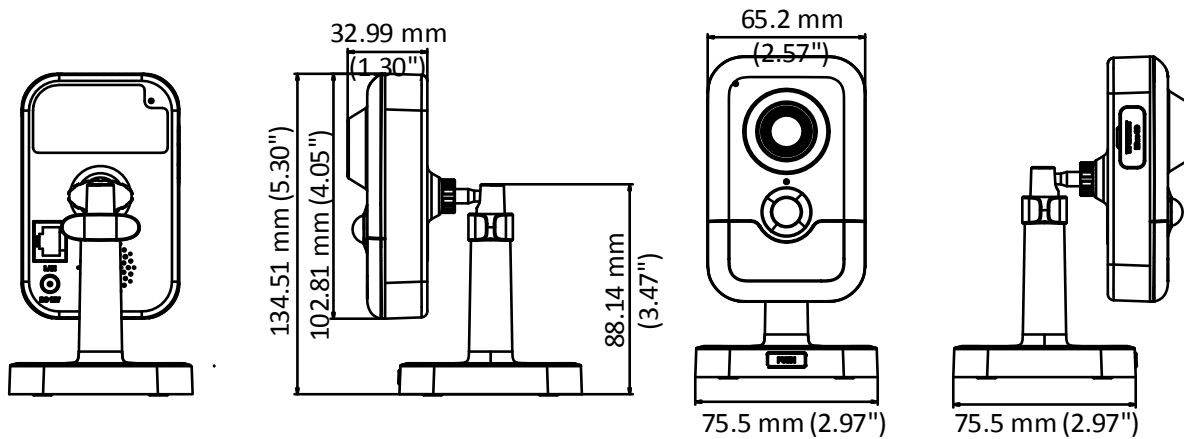

Dimension

Distributed by

HIKVISION®

Headquarters

No.555 Qianmo Road, Binjiang District,
Hangzhou 310051, China
T +86-571-8807-5998
overseasbusiness@hikvision.com

Hikvision USA
T +1-909-895-0400
sales.usa@hikvision.com

Hikvision Australia
T +61-2-8599-4233
salesau@hikvision.com

Hikvision India
T +91-22-28469900
sales@pramahikvision.com

Hikvision Canada
T +1-866-200-6690
sales.canada@hikvision.com

Hikvision Thailand
T +662-275-9949
sales.thailand@hikvision.com

Hikvision Europe
T +31-23-5542770
sales.eu@hikvision.com

Hikvision Italy
T +39-0438-6902
info.it@hikvision.com

Hikvision Brazil
T +55 11 3318-0050
Latam.support@hikvision.com

Hikvision Turkey
T +90 (216)521 7070- 7074
sales.tr@hikvision.com

Hikvision Malaysia
T +601-7652-2413
sales.my@hikvision.com

Hikvision UK & Ireland
T +01628-902140
sales.uk@hikvision.com

Hikvision South Africa
Tet: +27 (10) 0351172
sale.africa@hikvision.com

Hikvision France
T +33(0)1-85-330-450
info.fr@hikvision.com

Hikvision Kazakhstan
T +7-727-9730667
nikia.panfilov@hikvision.ru

Hikvision Vietnam
T +84-974270888
sales.vt@hikvision.com

Hikvision UAE
T +971-4-4432090
salesme@hikvision.com

Hikvision Singapore
T +65-6684-4718
sg@hikvision.com

Hikvision Spain
T +34-91-737-16-55
info.es@hikvision.com

Hikvision Tashkent
T +99-87-1238-9438
uzb@hikvision.ru

Hikvision Hong Kong
T +852-2151-1761
info.hk@hikvision.com

Hikvision Russia
T +7-495-669-67-99
sateru@hikvision.com

Hikvision Korea
T +82-[0]31-731-8817
sales.korea@hikvision.com

Hikvision Poland
T +48-22-460-01-50
info.pl@hikvision.com

Hikvision Indonesia
T +62-21-2933759
Sales.Indonesia@hikvision.com