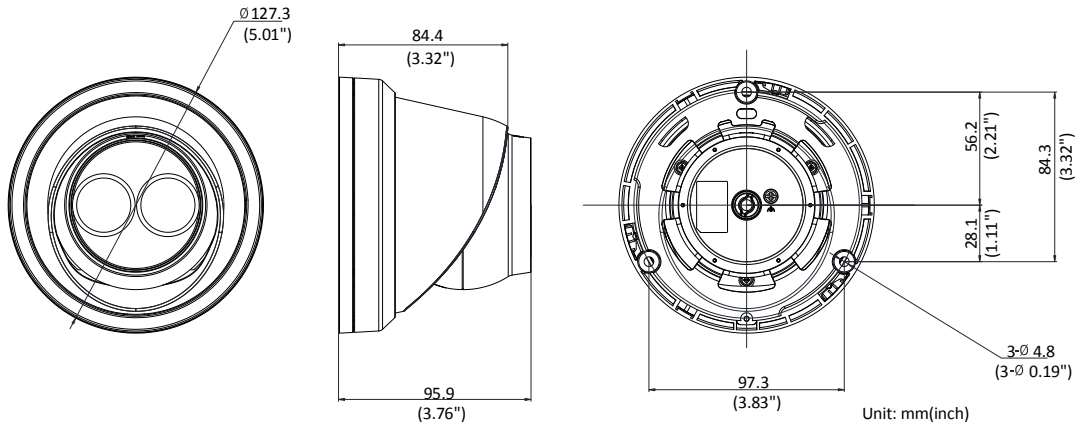

Available Model

DS-2CD2345FWD-I (2.8/4/6/8/12 mm)

Dimension

Accessory