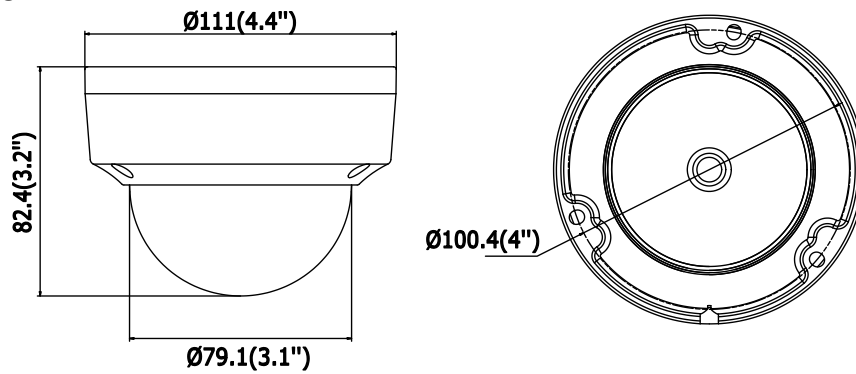

Available Model

DS-2CD2125FWD-I (2.8/4/6/8/12 mm), DS-2CD2125FWD-IS (2.8/4/6/8/12 mm)

Dimension

Unit: mm

Accessory

Distributed by

**HIKVISION®****Headquarters**

No.555 Qianmo Road, Binjiang District,
Hangzhou 310051, China
T +86-571-8807-5998
overseasbusiness@hikvision.com