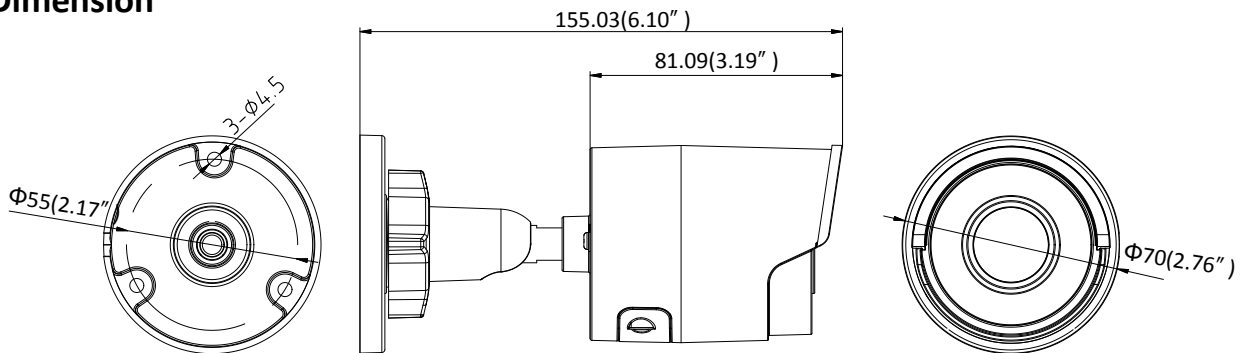

Dimension

Unit: mm

Accessory

Distributed by