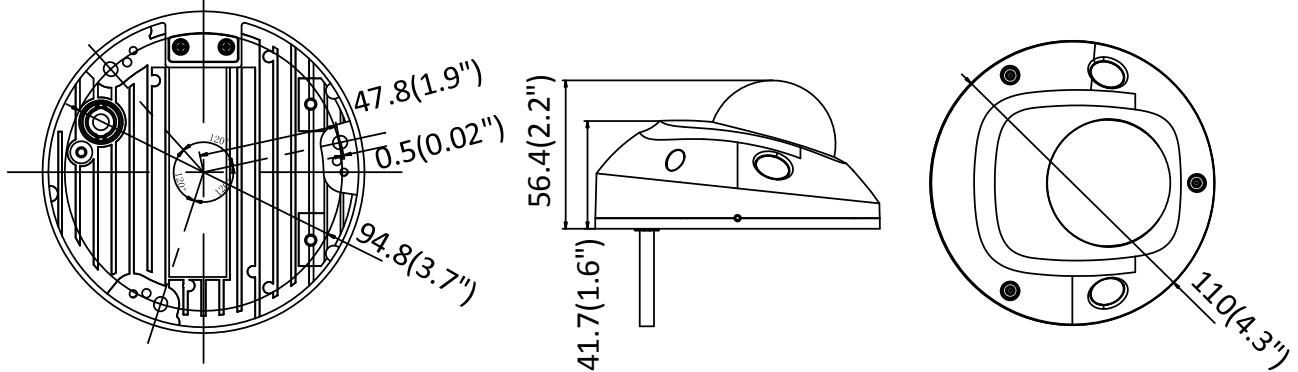

Dimensions