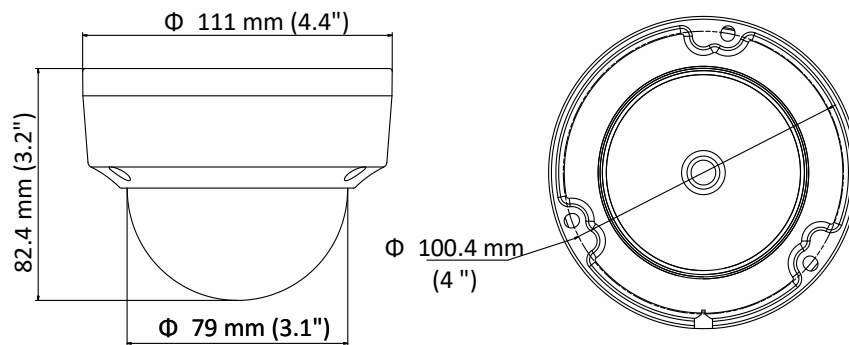

Dimension

Accessory

DS-1250ZJ
Rain Shade

Distributed by

HIKVISION®

Headquarters

No.555 Qianmo Road, Binjiang District,
Hangzhou 310051, China
T +86-571-8807-5998
overseasbusiness@hikvision.com

Hikvision USA
T +1-909-895-0400
sales.usa@hikvision.com

Hikvision Italy
T +39-0438-6902
info.it@hikvision.com

Hikvision Singapore
T +65-6684-4718
sg@hikvision.com

Hikvision Africa
T +27 (10) 0351172
sale.africa@hikvision.com

Hikvision Europe
T +31-23-55-42-770
info.eu@hikvision.com

Hikvision France
T +33(0)1-85-330-450
info.fr@hikvision.com

Hikvision Oceania
T +61-2-8599-4233
salesau@hikvision.com

Hikvision Hong Kong
T +852-2151-1761

Hikvision Middle East
T +971-4-8816086
salesme@hikvision.com

Hikvision Spain
T +34-91-737-16-55
info.es@hikvision.com

Hikvision Canada
T +1-909-895-0400
sales.usa@hikvision.com

Hikvision Russia
T +7-495-669-67-99
saleru@hikvision.com

Hikvision Poland
T +48-22-460-01-50
poland@hikvision.com

Hikvision Korea
T +82-31-731-8841
sales.korea@hikvision.com

Hikvision India
T +91-22-28469900
sales@pramahikvision.com

Hikvision UK
T +01628-902140
support.uk@hikvision.com

Hikvision Brazil
T +55 11 3318-0050
Latam.support@hikvision.com