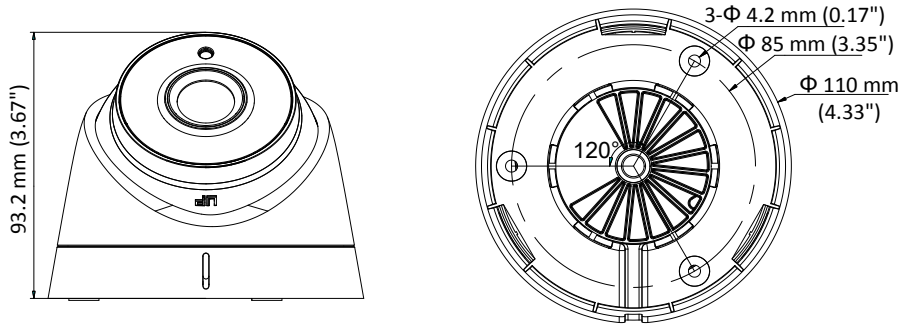

## Specification

<b>Camera</b>	
Image Sensor	2.0 megapixel progressive scan CMOS
Signal System	PAL/NTSC
Frame Rate	PAL: 1080p@25fps NTSC: 1080p@30fps
Resolution	1920 (H) × 1080 (V)
Min. illumination	Color: 0.005 Lux @ (F1.2, AGC ON), 0 Lux with IR
Shutter Time	PAL: 1/25 s to 1/50, 000 s NTSC: 1/30 s to 1/50, 000 s
Slow Shutter	Max.: 16 times
Lens	2.8 mm, 3.6 mm, 6 mm fixed focal lens
Horizontal Field of View	103.5° (2.8 mm), 82.6° (3.6 mm), 54.4° (6 mm)
Lens Mount	M12
Day & Night	IR cut filter
Angle Adjustment	Pan: 0° to 360°, Tilt: 0° to 75°, Rotate: 0° to 360°
Synchronization	Internal synchronization
WDR (Wide Dynamic Range)	> 120 dB
<b>Menu</b>	
AGC	Support
Day/Night Mode	Auto/Color/BW (Black and White)
White Balance	ATW/ MANUAL
Privacy Mask	ON/OFF, 4 programmable privacy masks
Motion Detection	4 programmable motion areas
Backlight Compensation	WDR/BLC/HLC/OFF
3D DNR (Digital Noise Reduction)	Level 1 to 10
Language	English, Chinese
Functions	Brightness, Sharpness, Mirror, Smart IR
<b>Interface</b>	
Video Output	1 HD analog output
<b>General</b>	
Operating Conditions	-40 °C to 60 °C (-40 °F to 140 °F), humidity: 90% or less (non-condensation)
Power Supply	12 VDC ±25%/PoC.af
Power Consumption	Max. 3.2 W
Ingress Protection	IP67
Material	Metal & Plastic
IR Range	Up to 20 m
Communication	Up the coax, Protocol: HIKVISION-C (TVI output)
Dimensions	Φ 110 mm × 93.2 mm (Φ 4.33" × 3.67")
Weight	350 g (0.77 lb.)

## Dimension