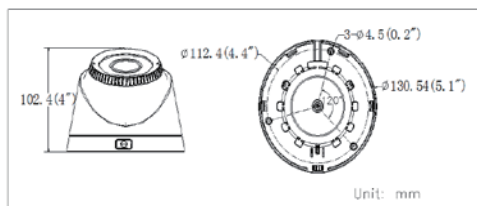

DS-2CE56D1T-VFIR3

HD1080P Outdoor Vari-focal IR Turret Camera

TURBO HD

Key features

- HD1080P Video Output
- Adopt HDTV Technology
- True Day/Night, Smart IR
- 2.8 - 12mm vari-focal lens
- Up to 40m IR distance
- IP66 weatherproof
- OSD menu controlled via UTC

Dimensions

Accessories

Video balun
DS-1H18

Available models

DS-2CE56D1T-VFIR3

DS-2CE56D1T-VFIR3	
Camera	
Image Sensor	1 / 2.7" Progressive Scan CMOS
Signal System	PAL / NTSC
Effective Pixels	1930(H)*1088(V)
Min. Illumination	0.1 Lux @ (F1.2,AGC ON),0 Lux with IR 0.14 Lux @ (F1.4,AGC ON),0 Lux with IR
Shutter speed	1/25(1/30) s to 1/50,000 s
Lens	2.8-12mm @ F1.4 Angle of view: 102° - 35°
Lens Mount	φ14
Angle Adjustment	Pan: 0 - 360°, Tilt: 0 - 75°, Rotation: 0 - 360°
Day & Night	ICR
Synchronization	Internal synchronization
Video Frame Rate	1080p@25fps/1080p@30fps
HD Video Output	1 Analog HD output
S / N Ratio	More than 52dB
Menu	
Camera ID	On/off (0-255)
AGC	Support
D/N Mode	Color/ BW/ Auto/ EXT
White Balance	Auto/ User/ Push/ 8000K/ 6000K/ 4200K/ 3000K
Privacy Mask	On/ Off, maximum 2 zones
Motion Detection	On/ Off, maximum 4 zones
BLC	Support
Anti-flicker	On/off
Language	English/ Chinese
Function	Digital noise reduction, Mirror
General	
Working Temperature / Humidity	-40 °C - 60 °C (-40 °F - 140 °F) Humidity 90% or less (non-condensing)
Power Supply	12 VDC
Power Consumption	Max. 4W
Weather Proof Ratings	IP66
IR Range	Up to 40m
Communication	Up the coax Protocol: HIKVISION-C(Coaxitron)
Dimensions	Φ 130.54 × 102.4 mm (Φ 5.1" × 4")
Weight	410g (0.90 lb)