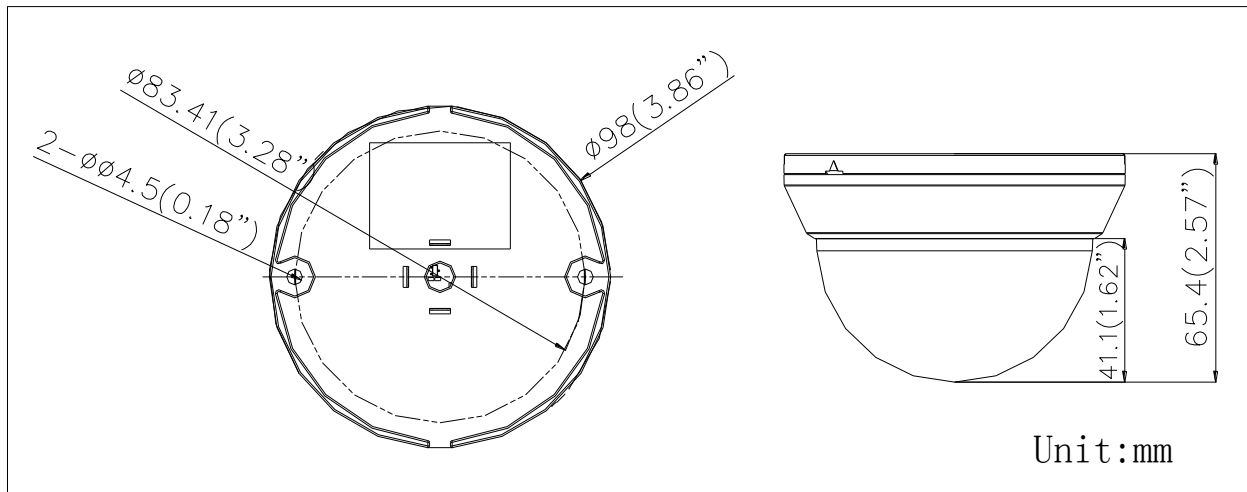

Dimensions

Distributed by

Headquarters
No.555 Qianmo Road, Binjiang District,
Hangzhou 310051, China
T +86-571-8807-5998
overseasbusiness@hikvision.com

Hikvision Poland
T +48-22-460-01-50
poland@hikvision.com

Hikvision USA
T +1-909-895-0400
sales.usa@hikvision.com

Hikvision India
T +91-22-28469900
sales@pramahikvision.com

Hikvision UK
T +44-1628-9021-4
support.uk@hikvision.com

Hikvision Europe
T +31-23-5542770
saleseuro@hikvision.com

Hikvision Italy
T +39-0438-6902
info.it@hikvision.com

Hikvision Singapore
T +65-6684-4718
sg@hikvision.com

Hikvision Middle East
T +971-4-8816086
salesme@hikvision.com

Hikvision France
T +33(0)1-85-330-444
info.fr@hikvision.com

Hikvision Oceania
T +61-2-8599-4233
salesau@hikvision.com

Hikvision Russia
T +7-495-669-67-99
saleru@hikvision.com

Hikvision Spain
T +34-91-737-16-55
info.es@hikvision.com

Hikvision Hong Kong
T +852-2151-1761