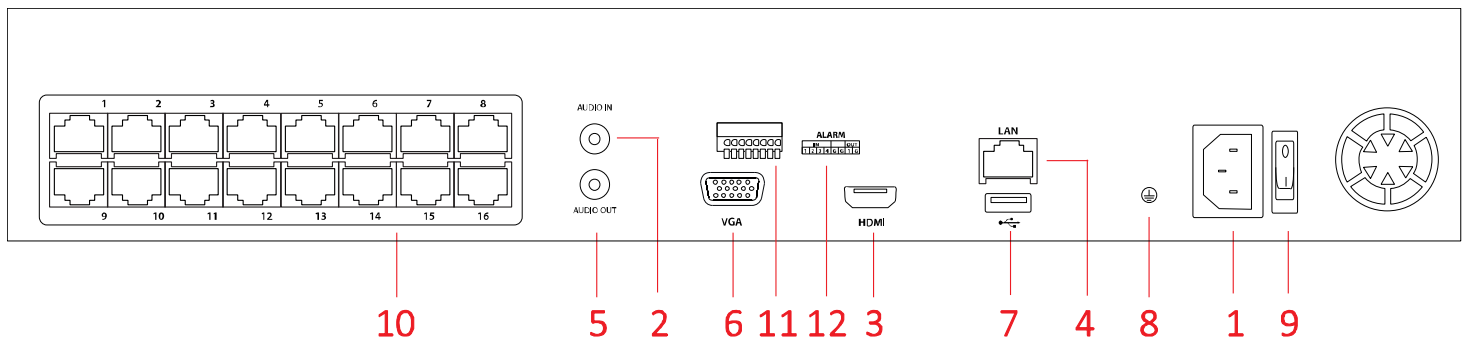

Physical Interfaces

Index	Description	Index	Description
1	Power Input	7	USB Interface
2	Audio In	8	Ground
3	HDMI Interface	9	Power Switch
4	LAN Network Interface	10	Network Interfaces with PoE function (8 interfaces for DS-7608NI-Q2/8P and 16 interfaces for DS-7616NI-Q2/16P)
5	Audio Out	11	Alarm I/O
6	VGA Interface	12	Alarm Contacts Legend