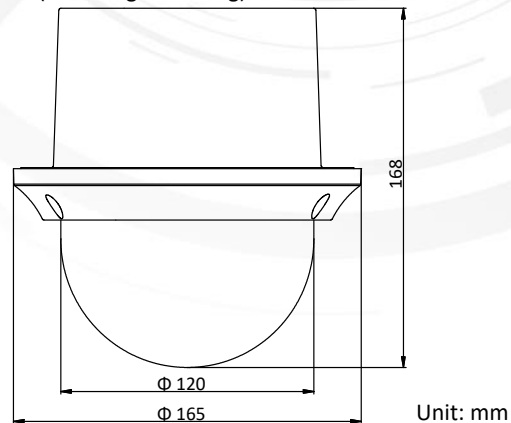

### Key Features

- 1/2.8" progressive scan CMOS
- Up to 1920 × 1080 resolution
- Min. illumination:  
Color: 0.005 Lux @(F1.6, AGC ON)  
B/W: 0.001 Lux @(F1.6, AGC ON)
- 15× optical zoom, 16× digital zoom
- 120dB WDR, 3D DNR, HLC, BLC
- 12 VDC & PoE+ (802.3at, class4)
- Support H.265+/H.265 video compression
- Up to 24 programmable privacy masks
- Support ROI

### Dimensions

Indoor Model  
(In-Ceiling Mounting)