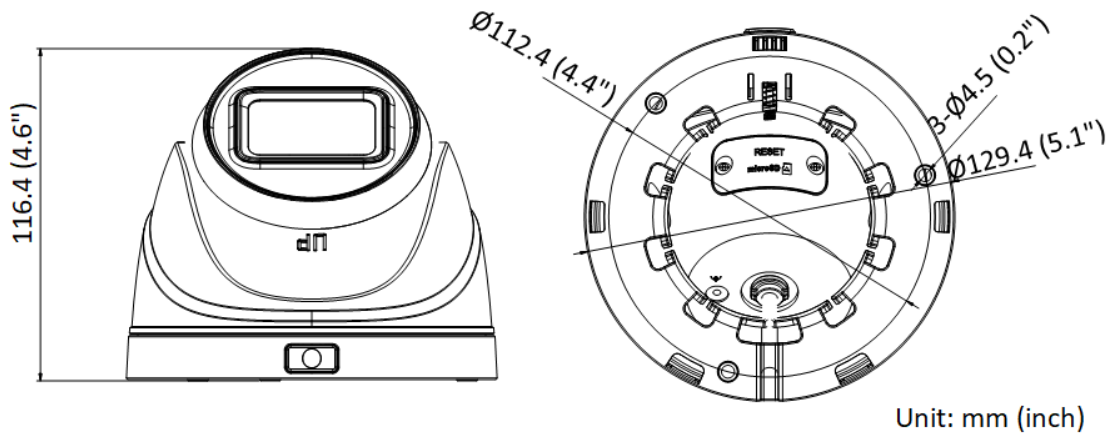

Image	
Image Settings	Saturation, brightness, contrast, sharpness, AGC, white balance adjustable by client software or web browser
Day/Night Switch	Auto, Schedule, Day, Night
Image Enhancement	BLC, 3D DNR
Interface	
Ethernet Interface	1 RJ45 10 M/100 M self-adaptive Ethernet port
On-Board Storage	Built-in memory card slot, support microSD card, up to 256 GB
Reset Key	Yes
Event	
Basic Event	Motion detection, video tampering alarm, exception
Linkage	Upload to FTP, notify surveillance center, send email, upload to memory card, trigger recording, trigger capture
General	
Power	12 VDC $\pm$ 25%, 0.75 A, max. 9 W, $\varnothing$ 5.5 mm coaxial power plug PoE: 802.3af, Class 3, 36 V to 57 V, 0.27 A to 0.17 A, max. 10 W
Material	Metal
Dimension	$\varnothing$ 129.4 mm $\times$ 116.4 mm ( $\varnothing$ 5.1" $\times$ 4.6")
Package Dimension	170 mm $\times$ 170 mm $\times$ 150 mm (6.7" $\times$ 6.7" $\times$ 5.9")
Weight	Approx. 560 g (1.2 lb.)
With Package Weight	Approx. 850 g (1.9 lb.)
Storage Conditions	-30 °C to 60 °C (22 °F to +140 °F). Humidity 95% or less (non-condensing)
Startup and Operating Conditions	-30 °C to 60 °C (22 °F to +140 °F). Humidity 95% or less (non-condensing)
Language	English, Ukrainian
General Function	Anti-flicker, heartbeat, mirror, password protection, privacy mask, watermark, IP address filter
Approval	
EMC	FCC SDoC (47 CFR Part 15, Subpart B); CE-EMC (EN 55032: 2015, EN 61000-3-2: 2014, EN 61000-3-3: 2013, EN 50130-4: 2011 +A1: 2014); RCM (AS/NZS CISPR 32: 2015); IC VoC (ICES-003: Issue 6, 2016); KC (KN 32: 2015, KN 35: 2015)
Safety	UL (UL 60950-1); CB (IEC 60950-1:2005 + Am 1:2009 + Am 2:2013, IEC 62368-1:2014); CE-LVD (EN 60950-1:2005 + Am 1:2009 + Am 2:2013, IEC 62368-1:2014); BIS (IS 13252(Part 1):2010+A1:2013+A2:2015)
Environment	CE-RoHS (2011/65/EU); WEEE (2012/19/EU); Reach (Regulation (EC) No 1907/2006)
Protection	IP67 (IEC 60529-2013)

## ▪ Available Model

IPC-T641H-Z (2.8 to 12 mm)

## ▪ Dimension