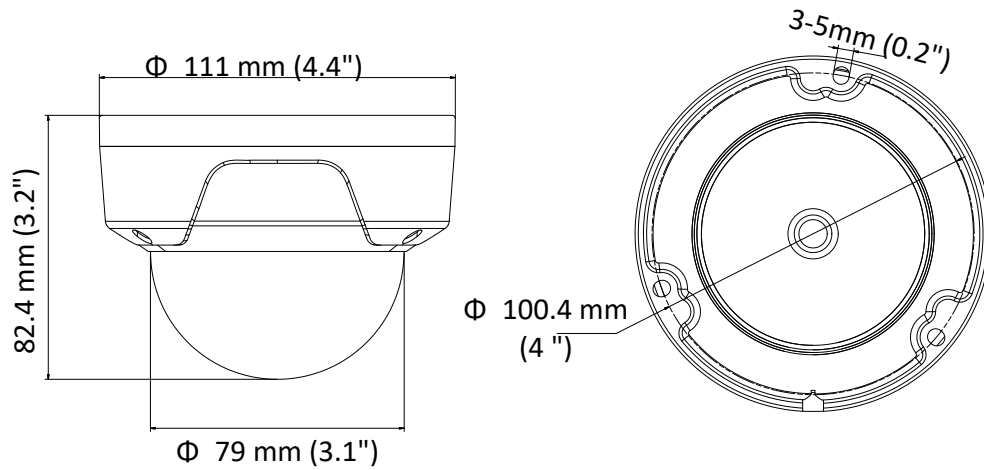

	PoE (802.3af, 36 V to 57 V), 0.2 A to 0.1 A, Max. 6.5 W
Protection Level	IP67
IR Range	Up to 30 m
Material	Without –M model: Bubble: plastic, front cover: plastic, bottom base: metal –M model: Bubble: plastic, front cover: metal, bottom base: metal
Dimensions	Φ 111 mm × 82.4 mm (4.4" × 3.2")
Weight	Without –M model: 420 g (0.9 lb.) With –M model: 480 g (1.1 lb.)

Available Models

IPC-D100 (2.8/4/6 mm) (B), IPC-D100-M (2.8/4/6 mm)

Dimension

Accessory

HIA-J204
Inclined Ceiling
Mount

HIA-B101-110
Pendant Mount

HIA-B401-110
Wall Mount

HIA-B401-110B
Wall Mount