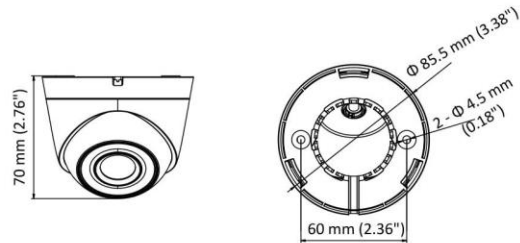

Available Models

DS-2CD1321-I

Dimension