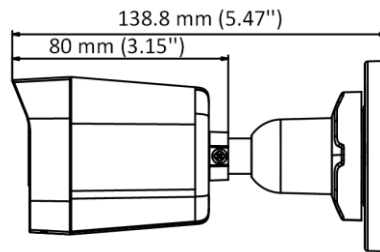

Available Model

DS-2CE16D0T-ITF (C)

Dimension