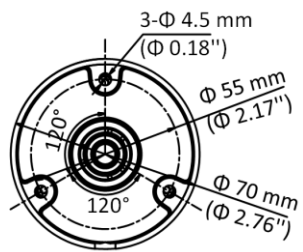

Available Model

DS-2CE16D0T-ITF (C)

Dimension