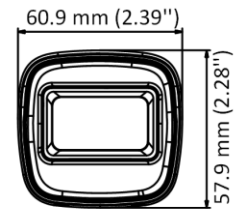

DS-2CE16D0T-ITF (C) 2 MP Camera

- 2 MP, 1920 × 1080 resolution
- 2.8 mm, 3.6 mm, 6 mm fixed lens
- 4 in 1 video output (switchable TVI/AHD/CVI/CVBS)
- Smart IR, up to 30 m IR distance
- IP67

Specification

Camera	
Image Sensor	2 MP CMOS
Signal System	PAL/NTSC
Resolution	1920 (H) × 1080 (V)
Frame Rate	TVI: 1080P@30fps, 1080P@25fps CVI: 1080P@30fps, 1080P@25fps AHD: 1080P@30fps, 1080P@25fps CVBS: PAL/NTSC
Min. illumination	0.01 Lux@(F1.2, AGC ON), 0 Lux with IR
Shutter Time	PAL: 1/25 s to 1/50, 000 s NTSC: 1/30 s to 1/50, 000 s
Lens	2.8 mm, 3.6 mm, 6 mm fixed lens
Field of View	2.8 mm, horizontal FOV: 101°, vertical FOV: 60°, diagonal FOV: 122° 3.6 mm, horizontal FOV: 79.6°, vertical FOV: 43.5°, diagonal FOV: 93.7° 6 mm, horizontal FOV: 51.9°, vertical FOV: 30°, diagonal FOV: 58.8°
Lens Mount	M12
Day & Night	ICR
WDR (Wide Dynamic Range)	Digital WDR
Angle Adjustment	Pan: 0 to 360°, Tilt: 0 to 90°, Rotation: 0 to 360°
Menu	
Image Mode	STD/HIGH-SAT
AGC	Yes
Day/Night Mode	Auto/Color/BW (Black and White)
White Balance	Auto/Manual
AE (Auto Exposure) Mode	DWDR/BLC/HLC/Global
Noise Reduction	2D DNR
Language	English
Function	Brightness, Sharpness, Smart IR
Interface	
Video Output	Switchable TVI/AHD/CVI/CVBS
General	
Operating Conditions	-40 °C to 60 °C (-40 °F to 140 °F), humidity 90% or less (non-condensing)
Power Supply	12 VDC ± 25%
Power Consumption	Max. 3 W
Protection Level	IP67
Material	Metal
IR Range	Up to 30 m
Communication	HIKVISION-C
Dimensions	57.9 mm × 60.9 mm × 138.8 mm (2.28" × 2.39" × 5.47")
Weight	Approx. 257 g (0.57 lb.)

Available Model

DS-2CE16D0T-ITF (C)

Dimension**Accessory**

**DS-1280ZJ-XS
Junction Box**

Distributed by

**HIKVISION®****Headquarters**

No.555 Qianmo Road, Binjiang District,
Hangzhou 310051, China
T +86-571-8807-5998
overseasbusiness@hikvision.com