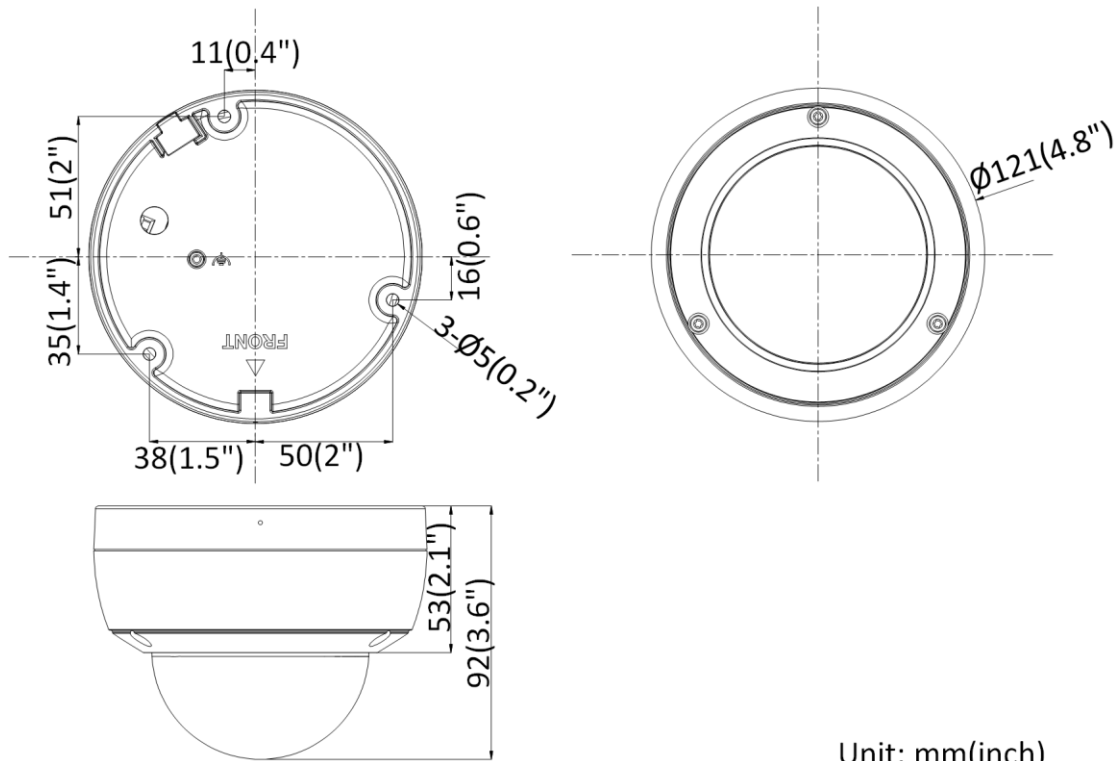

Reset	Reset via reset button on camera body, web browser and client software
Startup and Operating Conditions	-30 °C to 60 °C (-22 °F to 140 °F), humidity 95% or less (non-condensing)
Storage Conditions	-30 °C to 60 °C (-22 °F to 140 °F), humidity 95% or less (non-condensing)
Power Supply	12 VDC ± 25%, Φ 5.5 mm coaxial power plug; PoE (802.3af, class 3)
Power Consumption and Current	12 VDC, 0.6 A, max. 7 W; PoE: (802.3af, 36 V to 57 V), 0.3 A to 0.2 A, max. 8.5 W
Material	Camera body: metal, bubble: plastic
Dimensions	Camera: Φ121 × 92 mm (Φ4.8" × 3.6") With package: 134 × 134 × 108 mm (5.3" × 5.3" × 4.3")
Weight	Camera: Approx. 570 g (1.3 lb.) With package: Approx. 950 g (2.1 lb.)
Approval	
EMC	47 CFR Part 15, Subpart B; EN 55032: 2015, EN 61000-3-2: 2014, EN 61000-3-3: 2013, EN 50130-4: 2011 +A1: 2014; AS/NZS CISPR 32: 2015; ICES-003: Issue 6, 2016; KN 32: 2015, KN 35: 2015
Safety	UL 60950-1, IEC 60950-1:2005 + Am 1:2009 + Am 2:2013, EN 60950-1:2005 + Am 1:2009 + Am 2:2013, IS 13252(Part 1):2010+A1:2013+A2:2015, IEC/EN 60950-1
Chemistry	2011/65/EU, 2012/19/EU, Regulation (EC) No 1907/2006
Protection	Ingress protection: IK10 (IEC 62262:2002), IP66 (IEC 60529-2013)

* Listed resolutions are only selectable options. It does not mean that all streams can work at their maximum resolution at the same time.

Available Model

DS-2CD2163G0-IU (2.8/4/6/8 mm)

Dimensions

Unit: mm(inch)