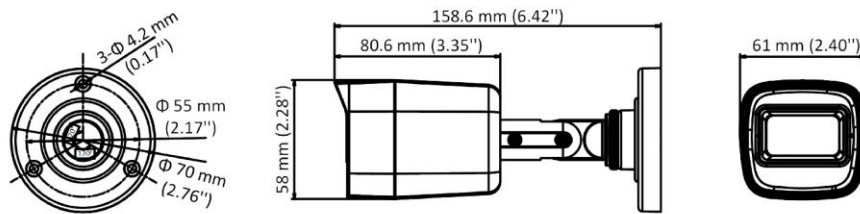

General	
Communication	HIKVISION-C
Dimensions	58 mm × 61 mm × 158.6 mm (2.28" × 2.40" × 6.42")
Weight	Approx. 160 g (0.35 lb.)

Available Model

DS-2CE16D0T-ITPFS

Dimension

Accessory