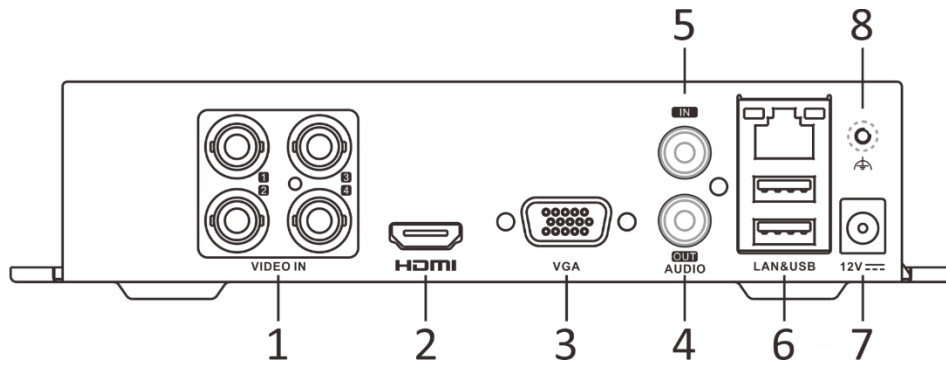

Physical Interface

No.	Description	No.	Description
1	Video and coaxial audio in	5	AUDIO IN, RCA connector
2	HDMI interface	6	LAN network interface and USB interface
3	VGA interface	7	12 VDC power input
4	AUDIO OUT, RCA connector	8	GND

Available Model

DS-7104HGHI-K1

Headquarters

No.555 Qianmo Road, Binjiang District,
Hangzhou 310051, China
T +86-571-8807-5998
www.hikvision.com

Follow us on social media to get the latest product and solution information.